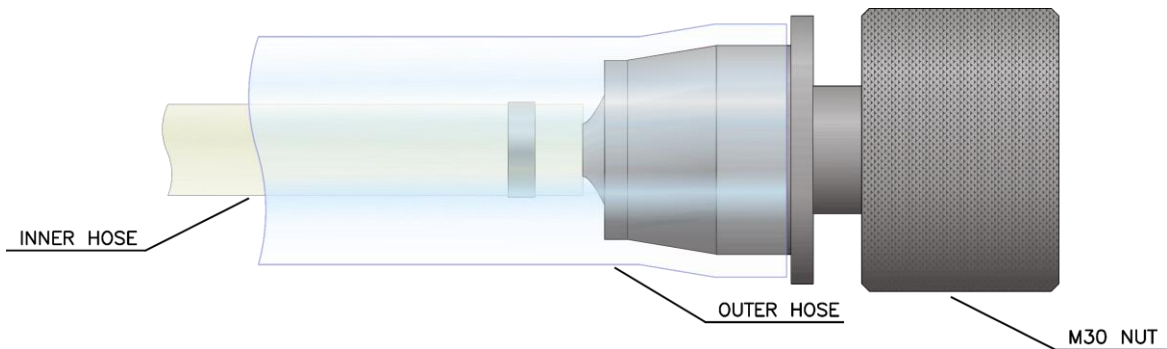

Polydose Double-Wall Tubing

Astles supply polydose double-wall tubing and accessories for chemical supply lines in industrial environments. Double-wall tubing provides a self-contained leak protection system by running the chemical dosing hose through a second, larger hose, so that if the dosing hose were to rupture, the leak would be contained by the outer hose. The tubing does not need to be installed in additional containment, allowing greater freedom of installation by zip-tying to cable tray instead.

Open and closed terminations can be fitted to allow or prevent leaked chemical from exiting the outer hose as required.

Closed Terminations

The closed terminations are fitted at the field end of the tubing, for example at suction or dosing points. They have a hose tail connection to the inner hose, secured by a stainless-steel O clip. Any chemical leak from the inner hose will not be able to leave the containment tubing, allowing you to identify the leak and replace the tubing. The termination is connected to an M30 nut and can be fitted directly to a draw-up tube or dosing lance without any inner hose being exposed.

Open Terminations

The open bulkhead terminations are fitted to Astles stainless-steel pumps stands, above the drip trays. They have a large diameter hole bored through the centre, so that any leaked chemical will run back to the open termination and drain into the pump stand drip tray. A float switch in the drop tray will raise an alarm on the PC500 when it detects a leak.

Specifications

Size		6/12	10/16
Inner Hose	Internal Diameter	6.3mm	10mm
	External Diameter	12mm	16mm
	Material	LDPE (inner) / EVA (outer)	LDPE (inner) / EVA (outer)
Outer Hose	Internal Diameter	25mm	25mm
	External Diameter	31mm	31mm
	Material	PVC	PVC
Terminations	Build Material	Grey PVC	Grey PVC
	O-Ring Material	FKM Viton	FKM Viton
Bend Radius		150mm	150mm