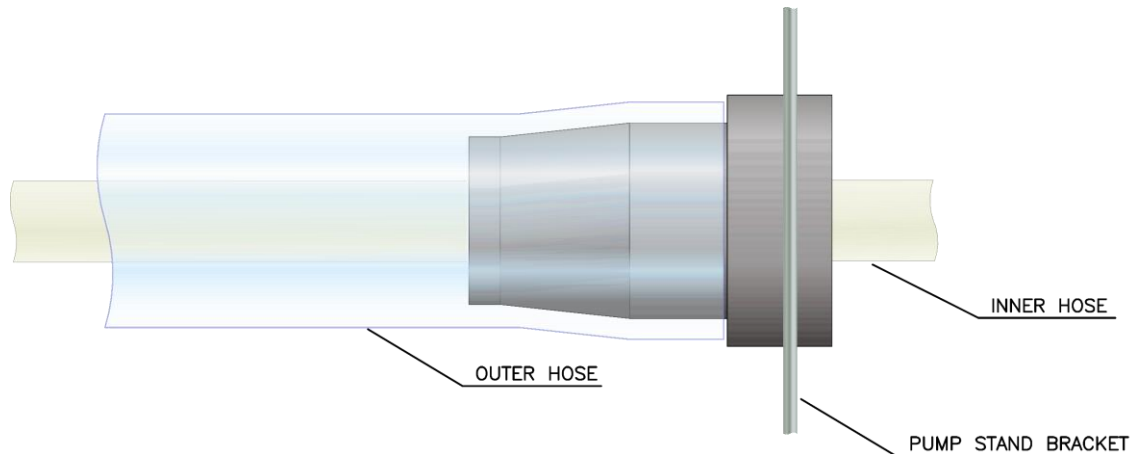

Polydose Double-Wall Tubing

Astles supply polydose double-wall tubing and accessories for chemical supply lines in industrial environments. Double-wall tubing provides a self-contained leak protection system by running the chemical dosing hose through a second, larger hose, so that if the dosing hose were to rupture, the leak would be contained by the outer hose. The tubing does not need to be installed in additional containment, allowing greater freedom of installation by zip-tying to cable tray instead.

Open and closed terminations can be fitted to allow or prevent leaked chemical from exiting the outer hose as required.

Closed Terminations

The closed terminations are fitted at the field end of the tubing, for example at suction or dosing points. They have a hose tail connection to the inner hose, secured by a stainless-steel O clip. Any chemical leak from the inner hose will not be able to leave the containment tubing, allowing you to identify the leak and replace the tubing. The termination is connected to an M30 nut and can be fitted directly to a draw-up tube or dosing lance without any inner hose being exposed.

Open Terminations

The open bulkhead terminations are fitted to Astles stainless-steel pumps stands, above the drip trays. They have a large diameter hole bored through the centre, so that any leaked chemical will run back to the open termination and drain into the pump stand drip tray. A float switch in the drop tray will raise an alarm on the PC500 when it detects a leak.

Specifications

Size		6/12	10/16
Inner Hose	Internal Diameter	6.3mm	10mm
	External Diameter	12mm	16mm
	Material	LDPE (inner) / EVA (outer)	LDPE (inner) / EVA (outer)
Outer Hose	Internal Diameter	25mm	25mm
	External Diameter	31mm	31mm
	Material	PVC	PVC
Terminations	Build Material	Grey PVC	Grey PVC
	O-Ring Material	FKM Viton	FKM Viton
Bend Radius		150mm	150mm